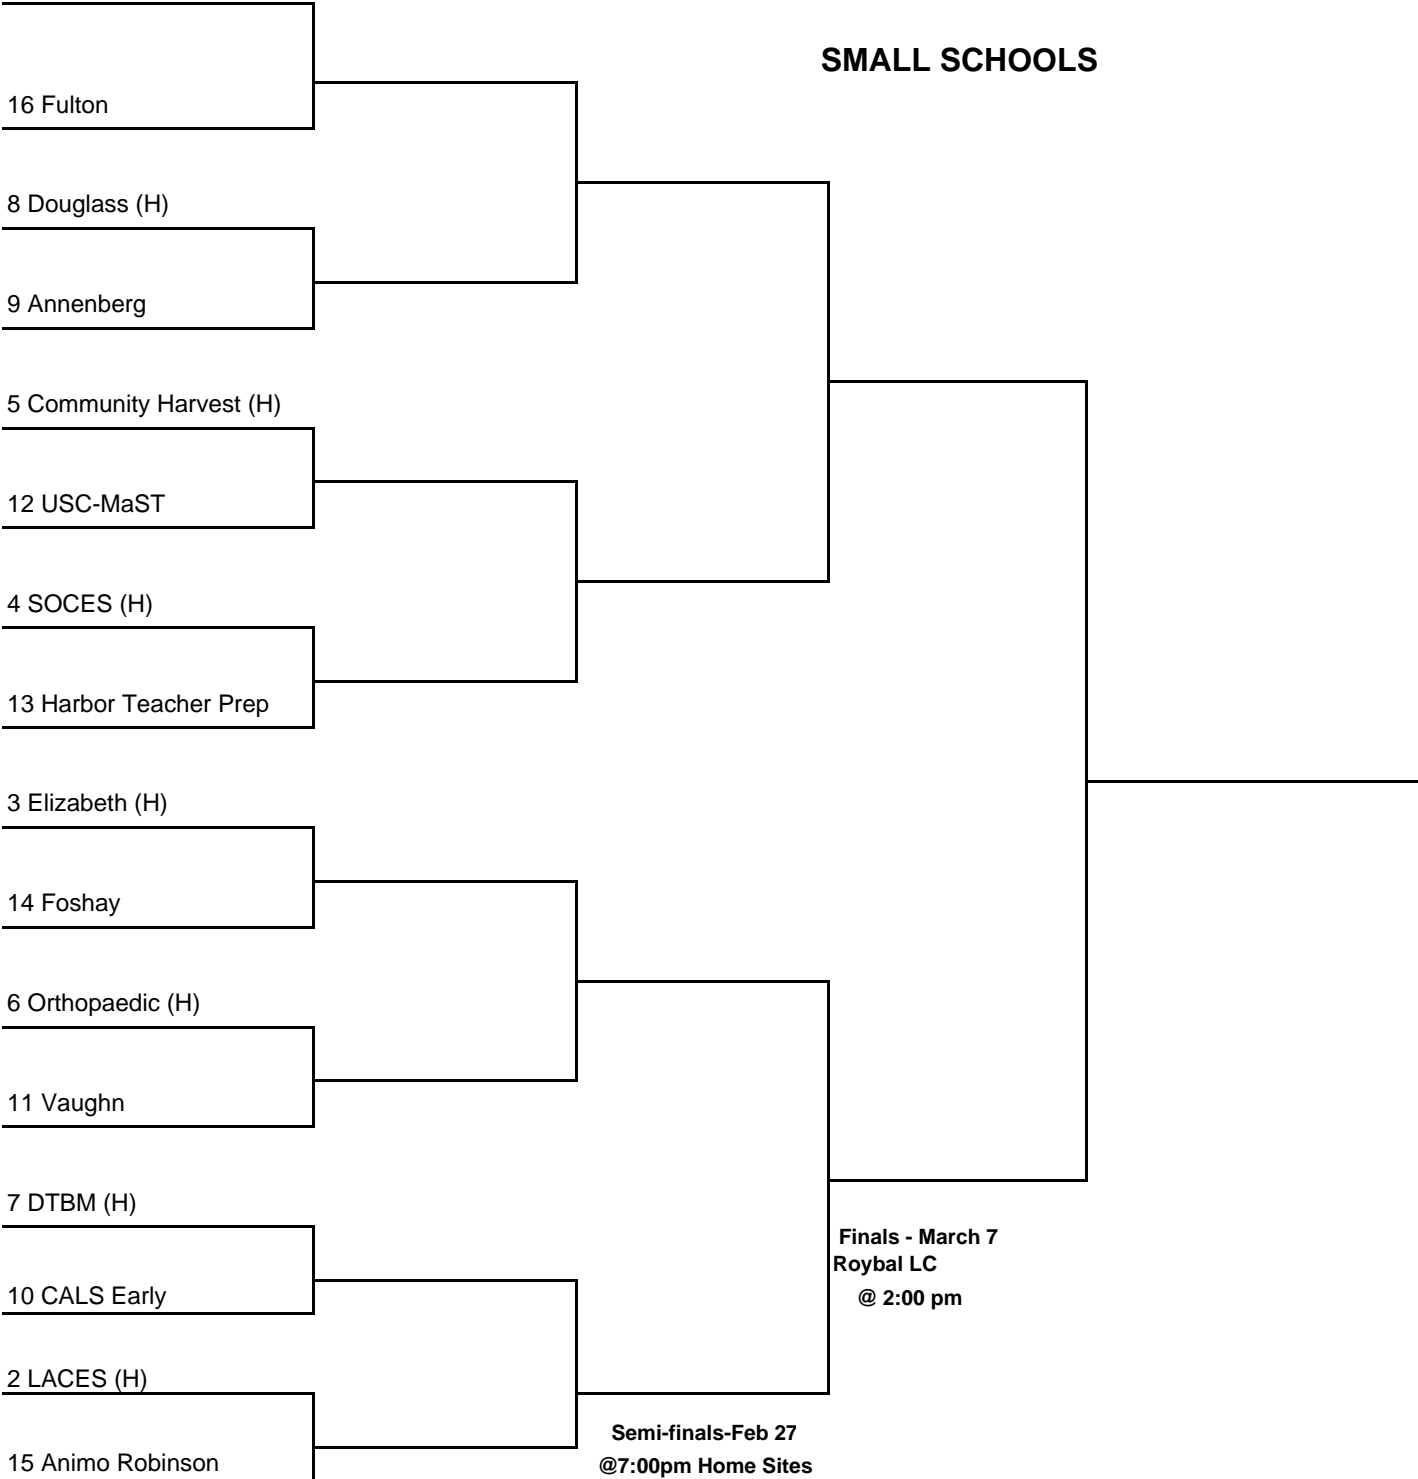

2 LACES (H)

15 Animo Robinson

SMALL SCHOOLS

**Finals - March 7
Roybal LC
@ 2:00 pm**

**Semi-finals-Feb 27
@7:00pm Home Sites**

**Quarter-Finals - Feb. 25
@ 7:00 pm - Home Sites**

**ROUND I - Feb. 20
@ 7:00 pm - Home Sites**