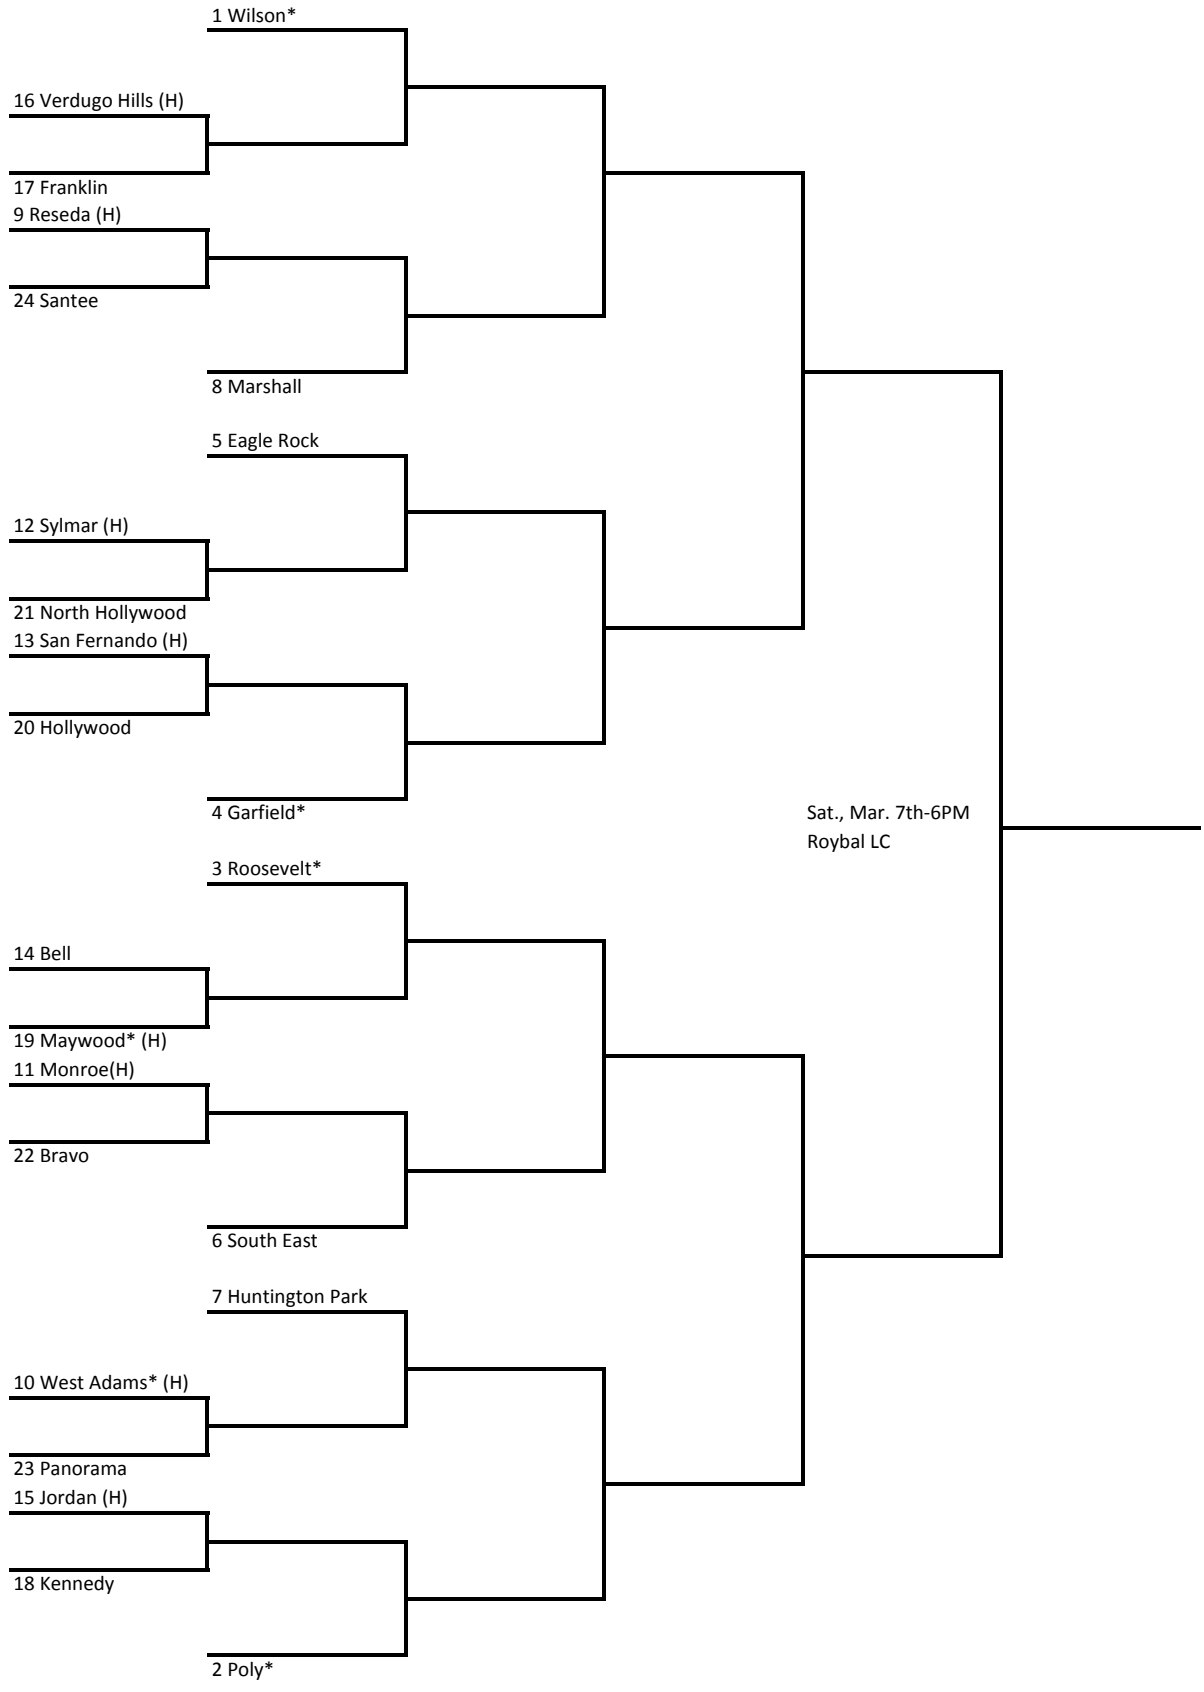

2009 Girls Division 2

W., Feb. 18th

F., Feb. 14th

W., Feb 25th

F, Feb. 27th

Sat., Mar. 7th

Home Team = Higher Seed

* = League Champs