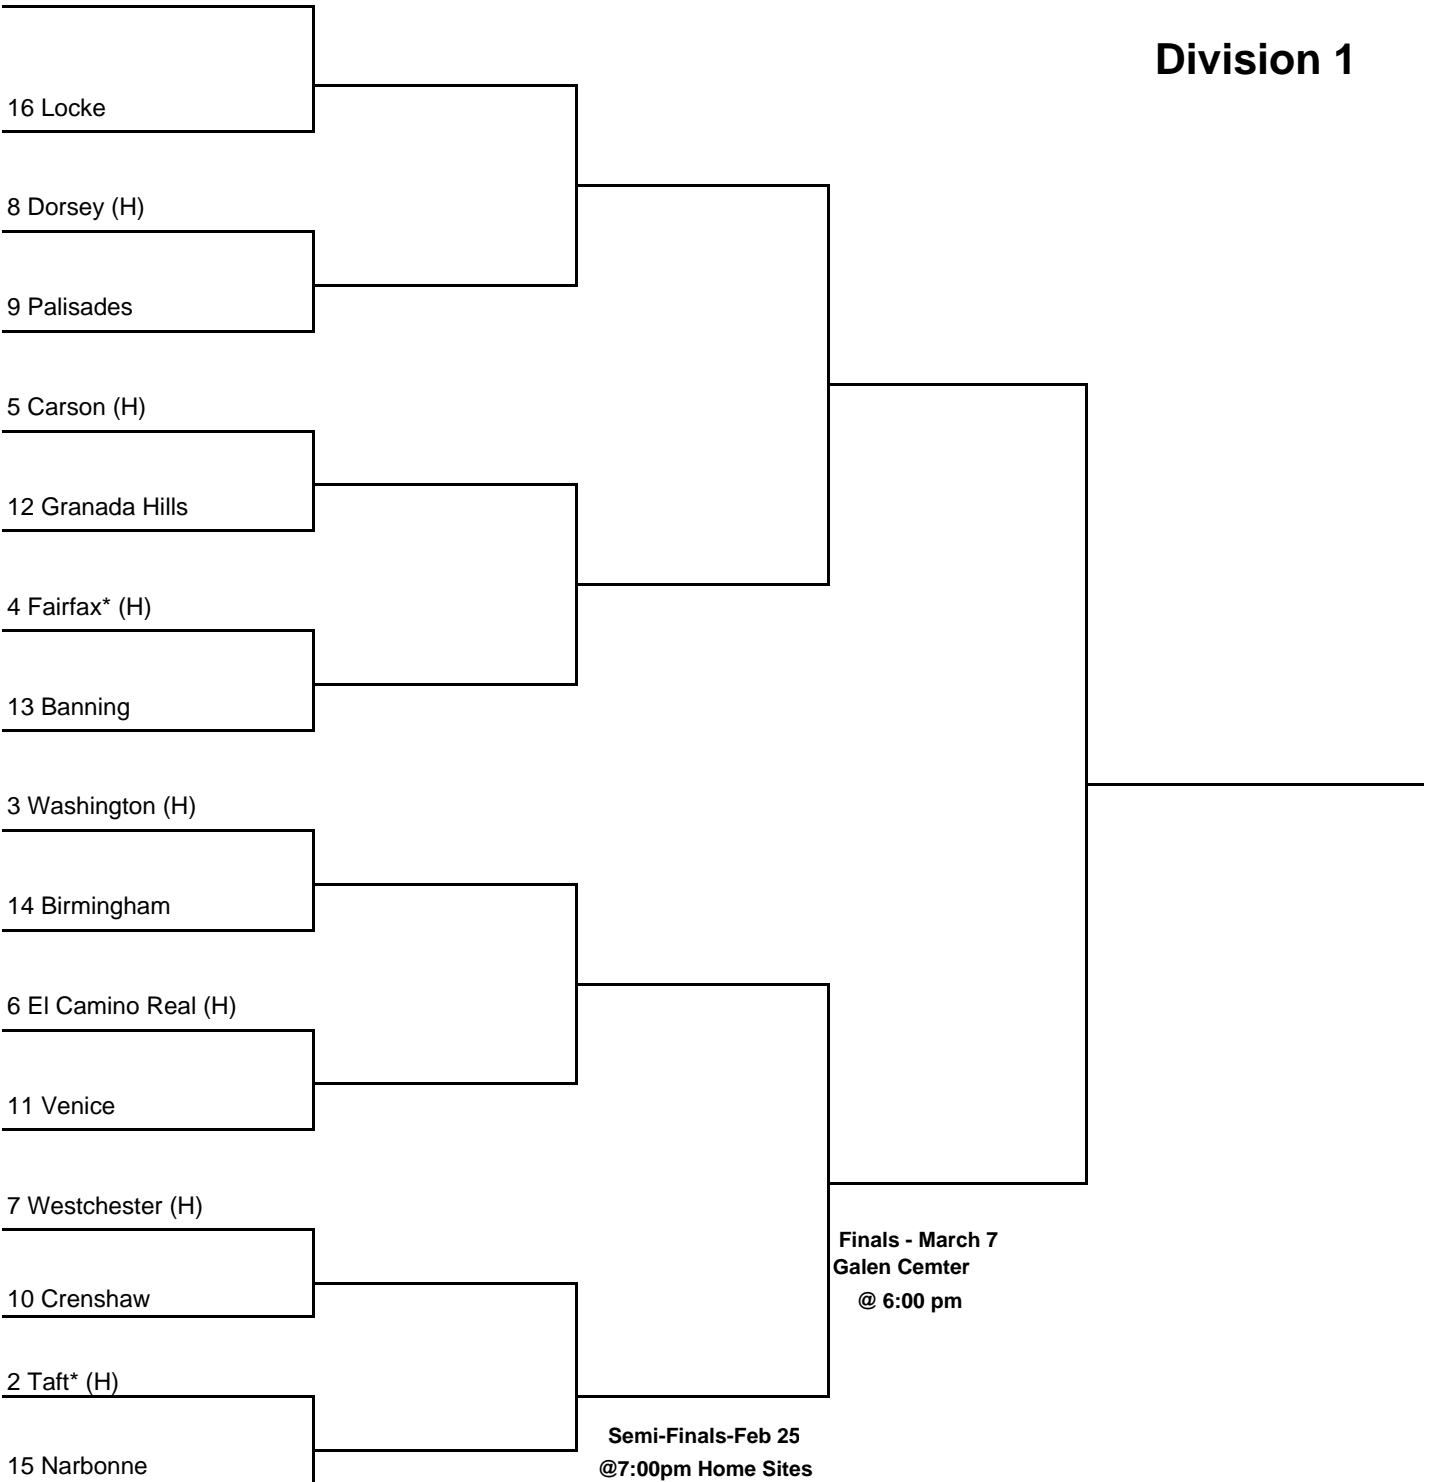

CIF LOS ANGELES CITY SECTION 2009 GIRLS BASKETBALL CHAMPIONSHIPS

Division 1

1 Chatworth* (H)

16 Locke

8 Dorsey (H)

9 Palisades

5 Carson (H)

12 Granada Hills

4 Fairfax* (H)

13 Banning

3 Washington (H)

14 Birmingham

6 El Camino Real (H)

11 Venice

7 Westchester (H)

10 Crenshaw

2 Taft* (H)

15 Narbonne

**Quarter-Finals - Feb. 20
@ 7:00 pm - Home Sites**

**Semi-Finals-Feb 25
@7:00pm Home Sites**

**Finals - March 7
Galen Center
@ 6:00 pm**

**ROUND I - Feb. 18
@ 7:00 pm - Home Sites**

* = League Champs