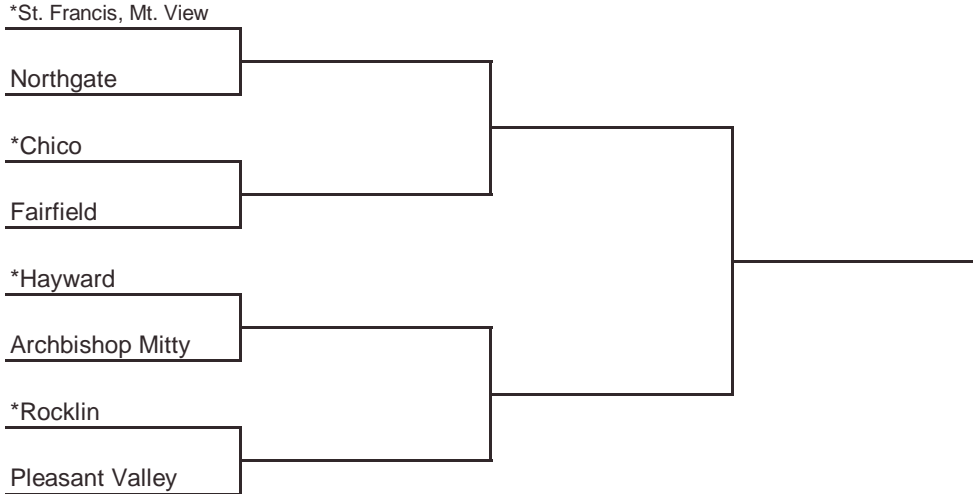

* Indicates host team. Game played at host school at 7 pm, unless otherwise indicated. In **Southern California only**, host school is determined by host priority in first round and seeding in subsequent rounds.

www.cifstate.org

2009 CIF STATE BASKETBALL CHAMPIONSHIPS NORTHERN CALIFORNIA - BOYS DIVISION II

FARMERS

ROUND I, March 9
Home Sites

ROUND I, March 10
Home Sites

REG SEMIS, March 12
Home Sites

NORCAL, March 14
4pm, ARCO Arena

FINAL, March 20
8pm, ARCO Arena

Seeded Teams

- 1 St. Francis
- 2 Rocklin
- 3 Hayward
- 4 Chico

Host Priority

- 1 St. Francis, Mountain View (CCS) 28-2
- 2 Rocklin (SJS) 29-2
- 3 Hayward (NCS) 20-8
- 4 Chico (NS) 21-6
- 5 Fairfield (SJS) 24-7
- 6 Archbishop Mitty, San Jose (CCS) 18-11
- 7 Pleasant Valley, Chico (NS) 20-9
- 8 Northgate, Walnut Creek (NCS) 23-6