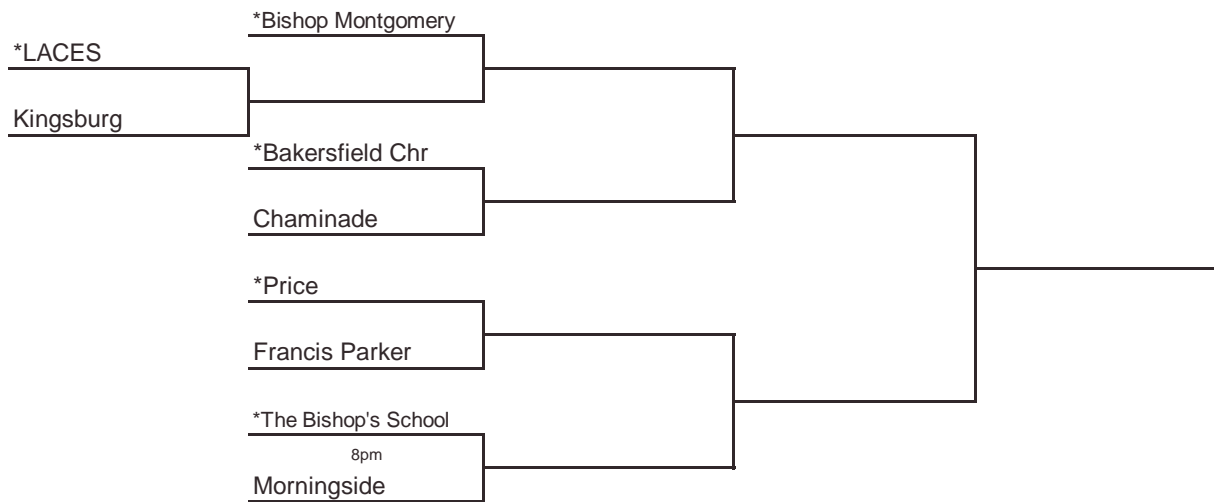

ROUND I, March 9
Home Sites

ROUND I, March 10
Home Sites

REG SEMIS, March 12
Home Sites

SOCAL, March 14
7pm, CS Fullerton

FINAL, March 21
11:15pm, ARCO Arena

Seeded Teams

- 1 Bishop Montgomery
- 2 The Bishop's School
- 3 Price
- 4 Bakersfield Chr