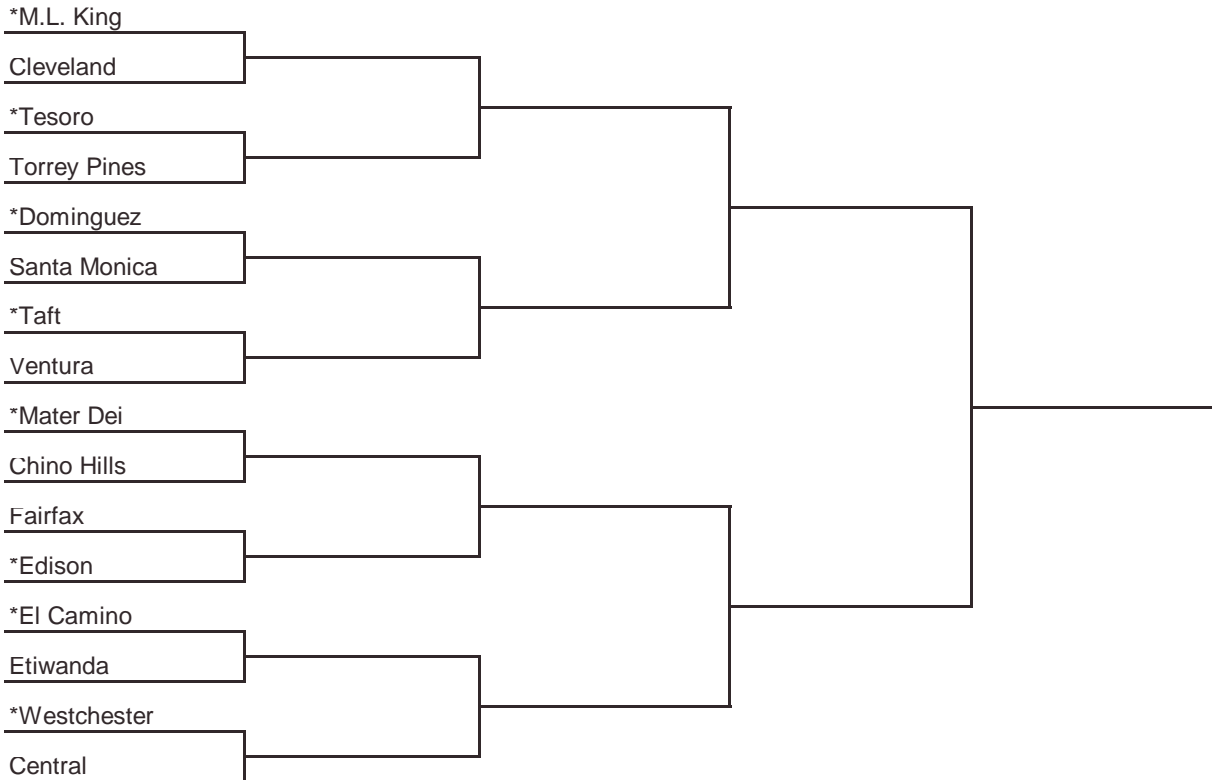

2009 CIF STATE BASKETBALL CHAMPIONSHIPS SOUTHERN CALIFORNIA - BOYS DIVISION I

ROUND I, March 9
Home Sites

ROUND I, March 10
Home Sites

REG SEMIS, March 12
Home Sites

SOCAL, March 14
8pm, Pauley Pavilion

FINAL, March 21
8pm, ARCO Arena

* Indicates host team. Game played at host school at 7 pm, unless otherwise indicated. In **Southern California only**, host school is determined by host priority in first round and seeding in subsequent rounds.