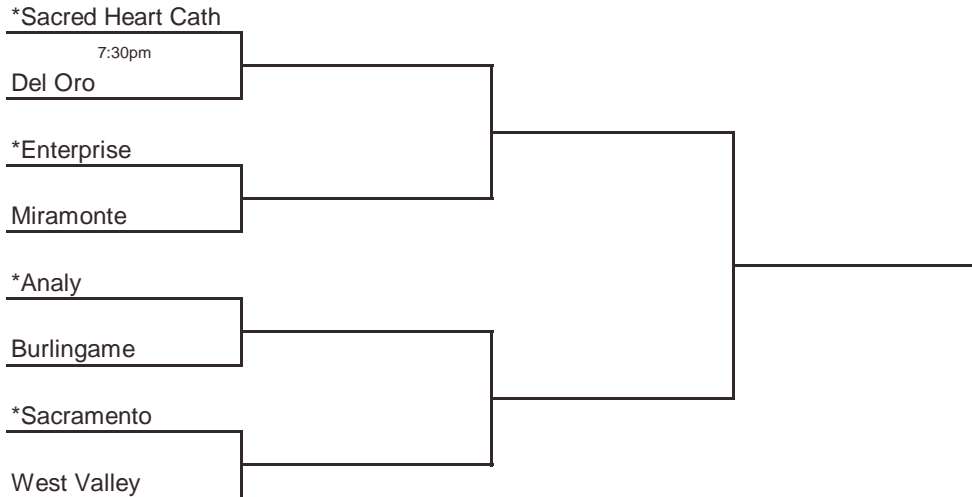

2009 CIF STATE BASKETBALL CHAMPIONSHIPS NORTHERN CALIFORNIA - BOYS DIVISION III

www.cifstate.org

ROUND I, March 9
Home Sites

ROUND I, March 10
Home Sites

REG SEMIS, March 12
Home Sites

NORCAL, March 14
12pm, ARCO Arena

FINAL, March 21
2:45pm, ARCO Arena

Seeded Teams

- 1 Sacred Heart Cath
- 2 Sacramento
- 3 Analy
- 4 Enterprise

Host Priority

- 1 Sacred Heart Cath, San Francisco (CCS) 24-4
- 2 Sacramento (SJS) 25-6
- 3 Analy, Sebastopol (NCS) 26-6
- 4 Enterprise, Redding (NS) 20-9
- 5 Miramonte, Orinda (NCS) 24-5
- 6 Burlingame (CCS) 26-5
- 7 West Valley, Cottonwood (NS) 15-11
- 8 Del Oro, Loomis (SJS) 22-8

2009 CIF STATE BASKETBALL CHAMPIONSHIPS SOUTHERN CALIFORNIA - BOYS DIVISION III

ROUND I, March 9
Home Sites

ROUND I, March 10
Home Sites

REG SEMIS, March 12
Home Sites

SOCAL, March 14
12pm, Pauley Pavilion

FINAL, March 21
2:45pm, ARCO Arena