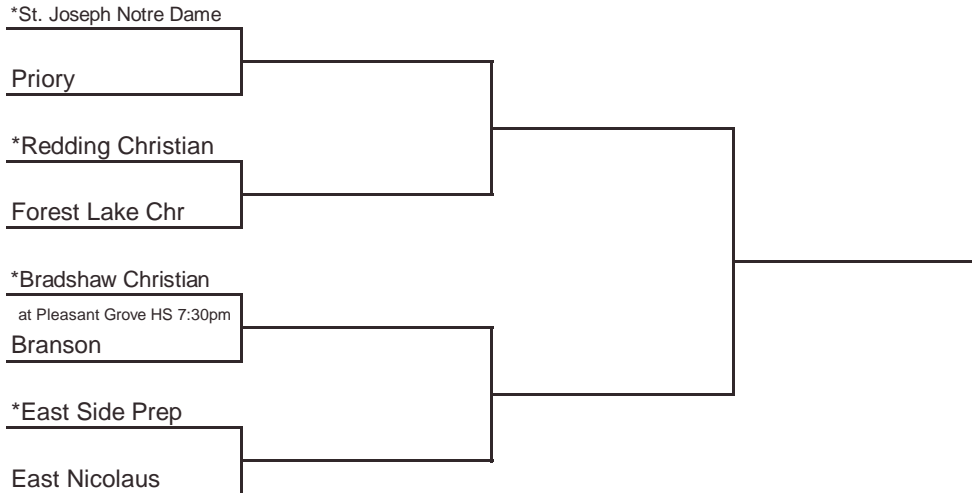

2009 CIF STATE BASKETBALL CHAMPIONSHIPS NORTHERN CALIFORNIA - BOYS DIVISION V

FARMERS

www.cifstate.org

ROUND I, March 9
Home Sites

ROUND I, March 10
Home Sites

REG SEMIS, March 12
Home Sites

NORCAL, March 14
3pm, Folsom HS

FINAL, March 20
1:30pm, ARCO Arena

1. **Seeded Teams**
   1 St. Joseph ND
   2 East Side Prep
   3 Bradshaw Chr
   4 Redding Chr

Host Priority

1 St. Joseph ND, Alameda (NCS) 23-8	5 Forest Lake Chr, Grass Valley (SJS) 21-6
2 East Side Prep, East Palo Alto (CCS) 19-8	6 Branson, Ross (NCS) 28-4
3 Bradshaw Chr, Sacramento (SJS) 24-6	7 East Nicolaus (NS) 26-3
4 Redding Christian, Redding (NS) 25-5	8 Priory, Portola Valley (CCS) 16-10

2009 CIF STATE BASKETBALL CHAMPIONSHIPS SOUTHERN CALIFORNIA - BOYS DIVISION V

ROUND I, March 9
Home Sites

ROUND I, March 10
Home Sites

REG SEMIS, March 12
Home Sites

SOCAL, March 14
3pm, CS Fullerton

FINAL, March 20
1:30pm, ARCO Arena