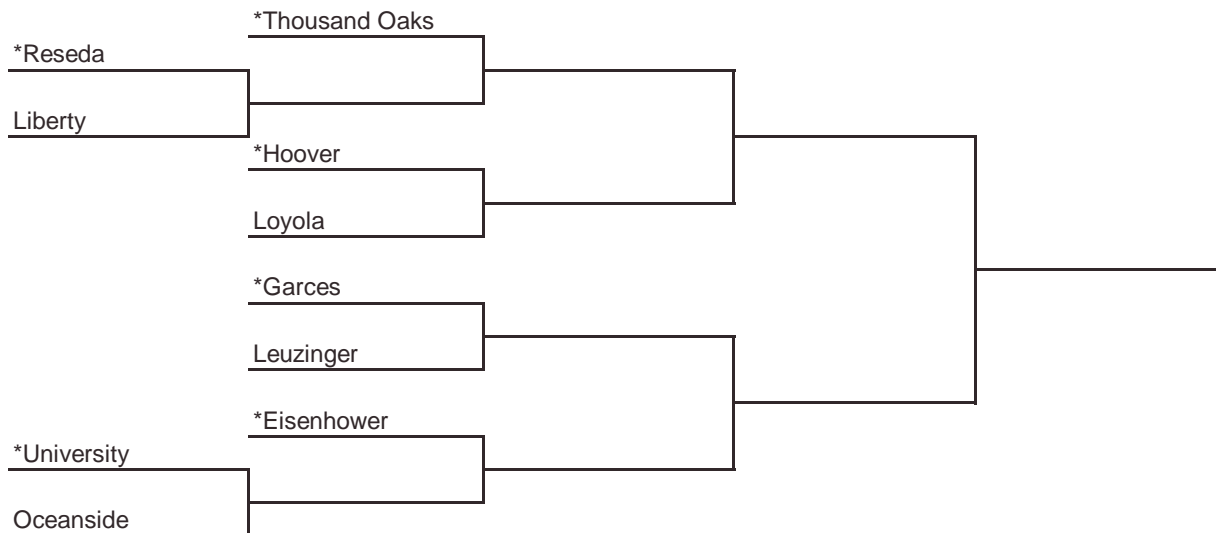

2009 CIF STATE BASKETBALL CHAMPIONSHIPS SOUTHERN CALIFORNIA - BOYS DIVISION II

ROUND I, March 9
Home Sites

ROUND I, March 10
Home Sites

REG SEMIS, March 12
Home Sites

SOCAL, March 14
4pm, Pauley Pavilion

FINAL, March 20
8pm, ARCO Arena

Seeded Teams

- 1 Thousand Oaks
- 2 Eisenhower
- 3 Leuzinger
- 4 Hoover

Host Priority

- 1 Thousand Oaks (SS) 29-2
- 2 Eisenhower, Rialto (SS) 28-3
- 3 Garces (CS) 22-7
- 4 Hoover, San Diego (SDS) 28-7
- 5 Loyola, Los Angeles (SS) 24-6
- 6 Leuzinger, Lawndale (SS) 25-6
- 7 University, Los Angeles (LAS) 23-10
- 8 Reseda (LAS) 23-7
- 9 Oceanside (SDS) 25-4
- 10 Liberty, Bakersfield (CS) 26-4

* Indicates host team. Game played at host school at 7 pm, unless otherwise indicated.
In **Southern California only**, host school is determined by host priority in first round and seeding in subsequent rounds.