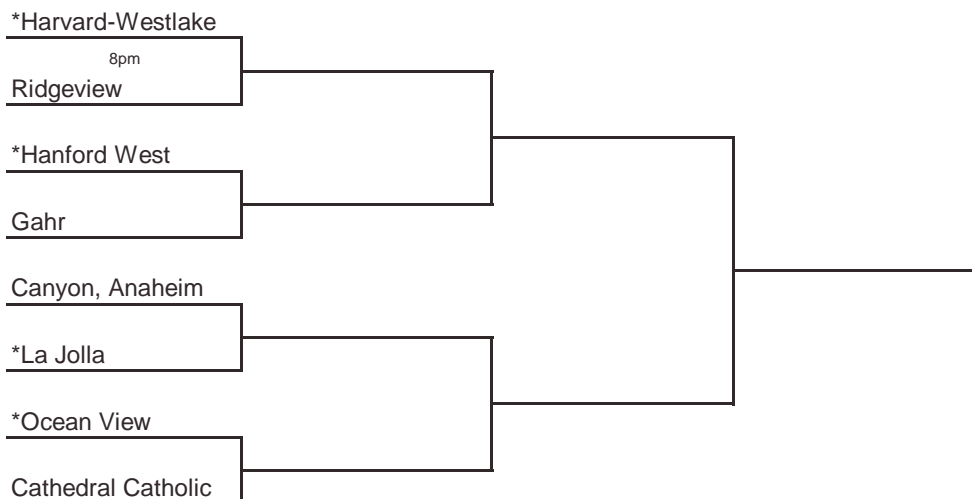

2009 CIF STATE BASKETBALL CHAMPIONSHIPS SOUTHERN CALIFORNIA - BOYS DIVISION III

ROUND I, March 9
Home Sites

ROUND I, March 10
Home Sites

REG SEMIS, March 12
Home Sites

SOCAL, March 14
12pm, Pauley Pavilion

FINAL, March 21
2:45pm, ARCO Arena

Seeded Teams

- 1 Harvard-Westlake
- 2 Ocean View
- 3 Canyon, Anaheim
- 4 Hanford West

Host Priority

- 1 Harvard-Westlake, No. Hollywood (SS) 25-6
- 2 Ocean View, Huntington Beach (SS) 24-7
- 3 La Jolla (SDS) 17-14
- 4 Hanford West (CS) 20-11
- 5 Canyon, Anaheim (SS) 25-6
- 6 Gahr, Cerritos (SS) 18-15
- 7 Cathedral Catholic (SDS) 17-13
- 8 Ridgeview, Bakersfield (CS) 17-8

* Indicates host team. Game played at host school at 7 pm, unless otherwise indicated.
In **Southern California only**, host school is determined by host priority in first round and seeding in subsequent rounds.