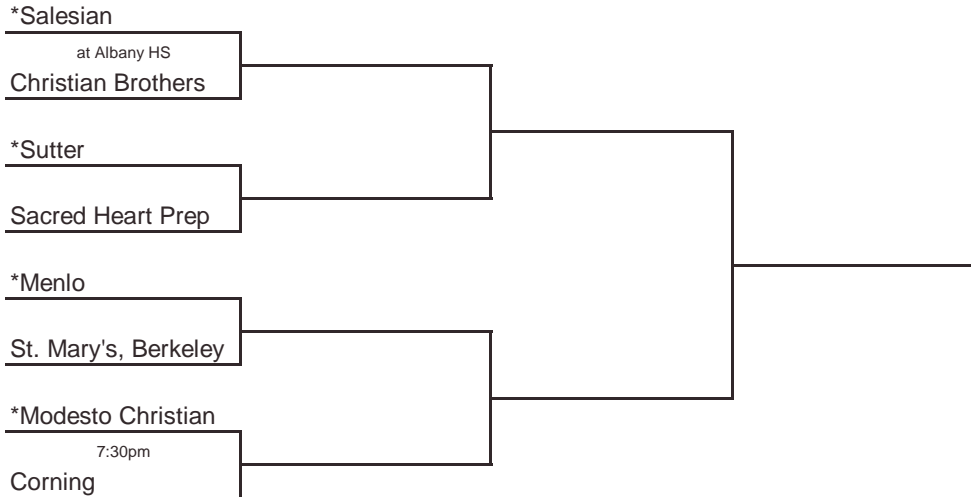

2009 CIF STATE BASKETBALL CHAMPIONSHIPS NORTHERN CALIFORNIA - BOYS DIVISION IV

FARMERS

www.cifstate.org

ROUND I, March 9
Home Sites

ROUND I, March 10
Home Sites

REG SEMIS, March 12
Home Sites

NORCAL, March 14
7pm, Folsom HS

FINAL, March 21
11:15am, ARCO Arena

Seeded Teams

- 1 Salesian
- 2 Modesto Christian
- 3 Menlo
- 4 Sutter

Host Priority

- 1 Salesian, Richmond (NCS) 27-4
- 2 Modesto Christian (SJS) 22-8
- 3 Menlo, Atherton (CCS) 23-3
- 4 Sutter (NS) 22-5

- 5 Sacred Heart Prep, Atherton (CCS) 19-10
- 6 St. Mary's, Berkeley (NCS) 26-5
- 7 Corning (NS) 23-6
- 8 Christian Bros, Sacramento (SJS) 21-7

2009 CIF STATE BASKETBALL CHAMPIONSHIPS SOUTHERN CALIFORNIA - BOYS DIVISION IV

ROUND I, March 9
Home Sites

ROUND I, March 10
Home Sites

REG SEMIS, March 12
Home Sites

SOCAL, March 14
7pm, CS Fullerton

FINAL, March 21
11:15pm, ARCO Arena