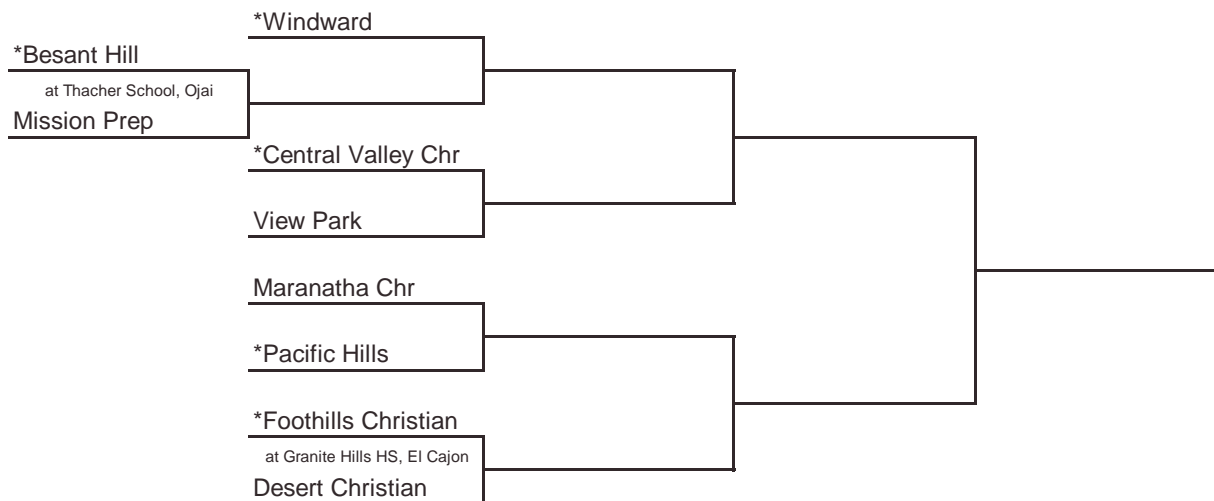

2009 CIF STATE BASKETBALL CHAMPIONSHIPS SOUTHERN CALIFORNIA - BOYS DIVISION V

ROUND I, March 9
Home Sites

ROUND I, March 10
Home Sites

REG SEMIS, March 12
Home Sites

SOCAL, March 14
3pm, CS Fullerton

FINAL, March 20
1:30pm, ARCO Arena