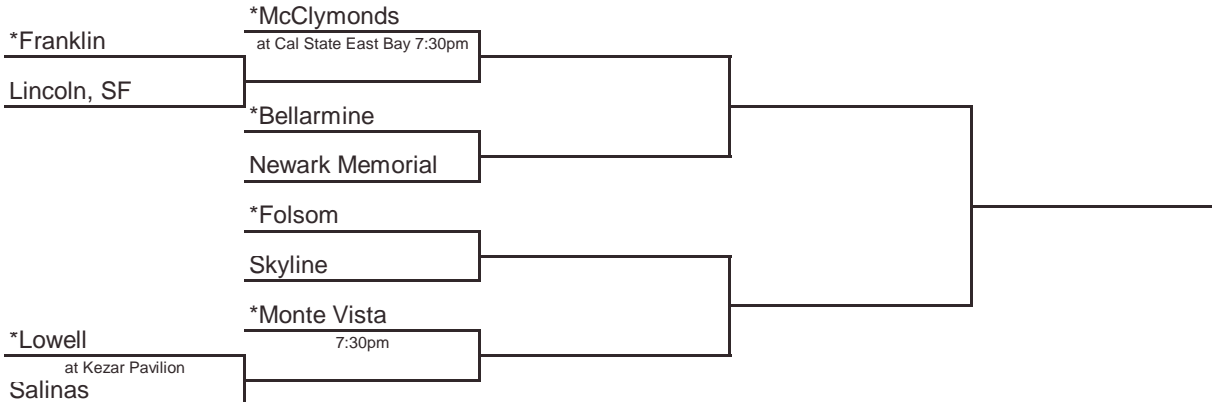

2009 CIF STATE BASKETBALL CHAMPIONSHIPS NORTHERN CALIFORNIA - BOYS DIVISION I

FARMERS

www.cifstate.org

ROUND I, March 9
Home Sites

ROUND I, March 10
Home Sites

REG SEMIS, March 12
Home Sites

NORCAL, March 14
8pm, ARCO Arena

FINAL, March 21
8pm, ARCO Arena

- Seeded Teams**
 1 McClymonds
 2 Monte Vista
 3 Folsom
 4 Bellarmine

Host Priority

- | | |
|-------------------------------------|--------------------------------------|
| 1 McClymonds, Oakland (OS) 26-1 | 6 Newark Memorial (NCS) 26-5 |
| 2 Monte Vista, Danville (NCS) 26-3 | 7 Skyline, Oakland (OS) 18-12 |
| 3 Folsom (SJS) 30-1 | 8 Franklin, Elk Grove (SJS) 23-8 |
| 4 Bellarmine, San Jose (CCS) 21-8 | 9 Lincoln, San Francisco (SFS) 24-10 |
| 5 Lowell, San Francisco (SFS) 23-10 | 10 Salinas (CCS) 23-8 |