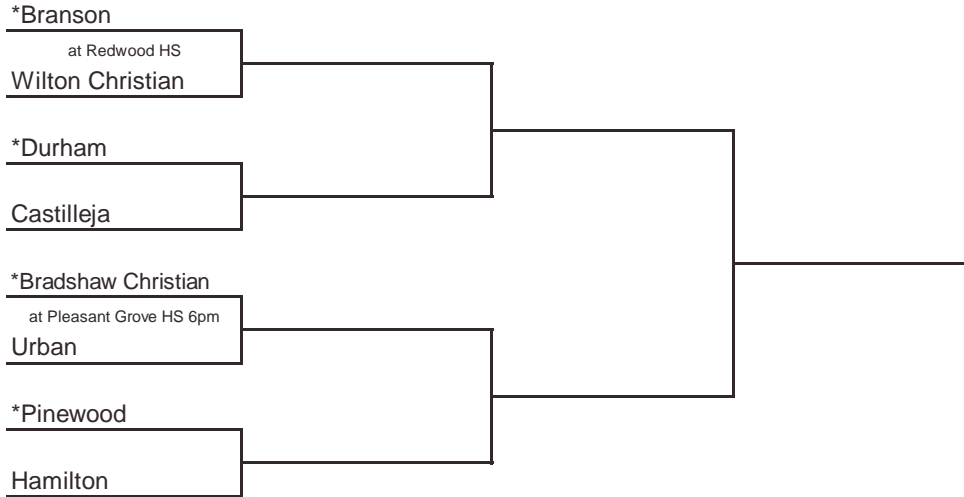

2009 CIF STATE BASKETBALL CHAMPIONSHIPS NORTHERN CALIFORNIA - GIRLS DIVISION V

www.cifstate.org

ROUND I, March 9 Home Sites   ROUND I, March 10 Home Sites   REG SEMIS, March 12 Home Sites   NORCAL, March 14 1pm, Folsom HS   FINAL, March 20 3:30pm, ARCO Arena

Seeded Teams	Host Priority	
1 Branson	1 Branson, Ross (NCS) 28-3	5 Castilleja, Palo Alto (CCS) 22-8
2 Pinewood	2 Pinewood, Los Altos Hills (CCS) 28-4	6 Urban, San Francisco (NCS) 21-11
3 Bradshaw Christian	3 Bradshaw Chr, Sacramento (SJS) 27-4	7 Hamilton, Hamilton City (NS) 26-4
4 Durham	4 Durham (NS) 25-3	8 Wilton Christian (SJS) 27-2

2009 CIF STATE BASKETBALL CHAMPIONSHIPS SOUTHERN CALIFORNIA - GIRLS DIVISION V

ROUND I, March 9 Home Sites   ROUND I, March 10 Home Sites   REG SEMIS, March 12 Home Sites   SOCAL, March 14 1pm, CS Fullerton   FINAL, March 20 3:30pm, ARCO Arena