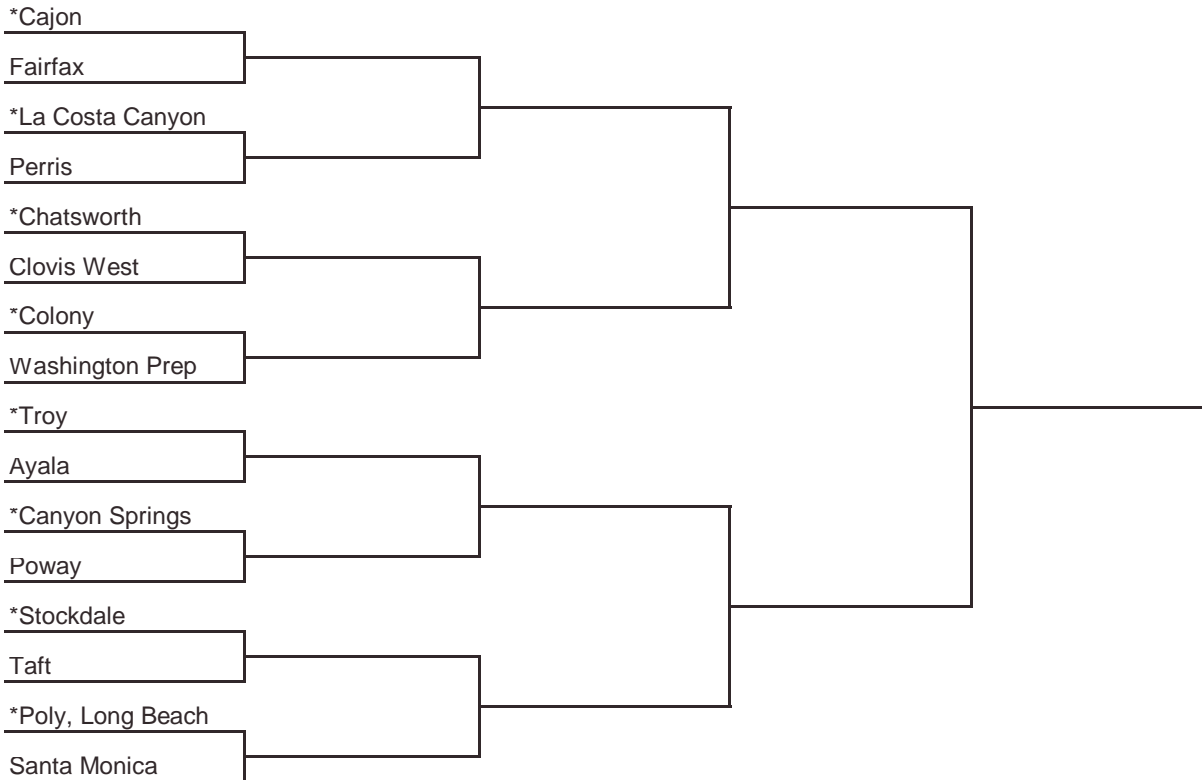

FINAL, March 21
6pm, ARCO Arena

2009 CIF STATE BASKETBALL CHAMPIONSHIPS SOUTHERN CALIFORNIA - GIRLS DIVISION I

ROUND I, March 9
Home Sites

ROUND I, March 10
Home Sites

REG SEMIS, March 12
Home Sites

SOCAL, March 14
6pm, Pauley Pavilion

FINAL, March 21
6pm, ARCO Arena

Seeded Teams & Host Priority

- | | | |
|-----------------------------------|--|--|
| 1 Cajon, San Bernardino (SS) 30-2 | 6 Canyon Springs, Moreno Vly (SS) 24-7 | 11 Poway (SDS) 29-3 |
| 2 Poly, Long Beach (SS) 27-3 | 7 Stockdale, Bakersfield (CS) 26-4 | 12 Clovis West (CS) 23-6 |
| 3 Troy, Fullerton (SS) 28-2 | 8 La Costa Canyon, Carlsbad (SDS) 24-5 | 13 Washington Prep, Los Angeles (LAS) 26-4 |
| 4 Colony, Ontario (SS) 27-3 | 9 Perris (SS) 22-8 | 14 Ayala, Chino (SS) 22-8 |
| 5 Chatsworth (LAS) 23-8 | 10 Taft, Woodland Hills (LAS) 18-8 | 15 Santa Monica (SS) 22-7 |
| | | 16 Fairfax, Los Angeles (LAS) 24-7 |

* Indicates host team. Game played at host school at 7 pm, unless otherwise indicated. In **Southern California only**, host school is determined by host priority in first round and seeding in subsequent rounds.