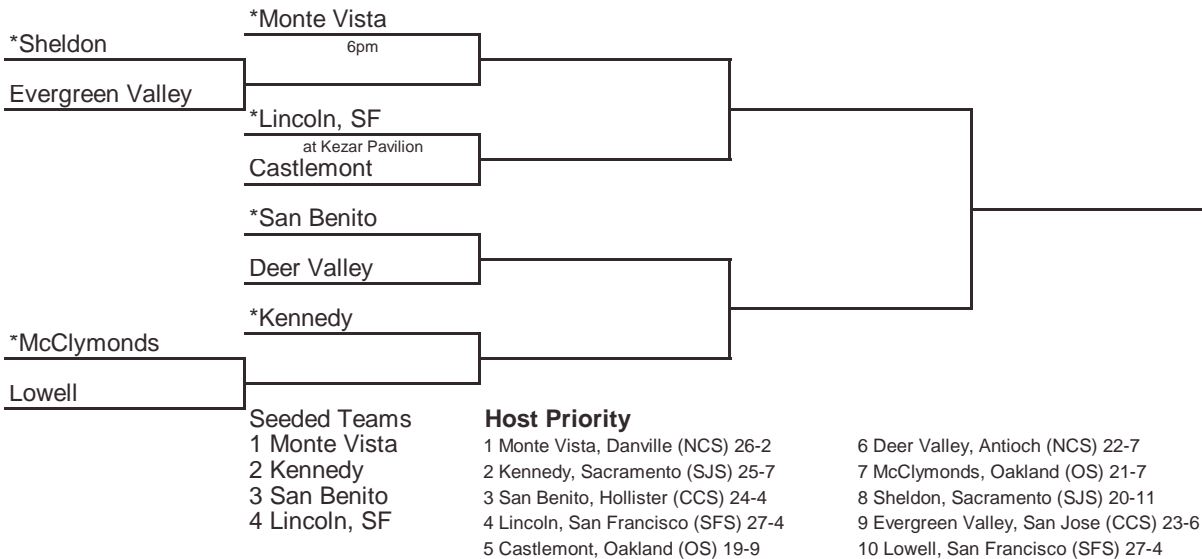

2009 CIF STATE BASKETBALL CHAMPIONSHIPS NORTHERN CALIFORNIA - GIRLS DIVISION I

www.cifstate.org

ROUND I, March 9
Home Sites

ROUND I, March 10
Home Sites

REG SEMIS, March 12
Home Sites

NORCAL, March 14
10am, ARCO Arena

FINAL, March 21
6pm, ARCO Arena

2009 CIF STATE BASKETBALL CHAMPIONSHIPS SOUTHERN CALIFORNIA - GIRLS DIVISION I

ROUND I, March 9
Home Sites

ROUND I, March 10
Home Sites

REG SEMIS, March 12
Home Sites

SOCAL, March 14
6pm, Pauley Pavilion

FINAL, March 21
6pm, ARCO Arena

Seeded Teams & Host Priority

- | | | |
|-----------------------------------|--|--|
| 1 Cajon, San Bernardino (SS) 30-2 | 6 Canyon Springs, Moreno Vly (SS) 24-7 | 11 Poway (SDS) 29-3 |
| 2 Poly, Long Beach (SS) 27-3 | 7 Stockdale, Bakersfield (CS) 26-4 | 12 Clovis West (CS) 23-6 |
| 3 Troy, Fullerton (SS) 28-2 | 8 La Costa Canyon, Carlsbad (SDS) 24-5 | 13 Washington Prep, Los Angeles (LAS) 26-4 |
| 4 Colony, Ontario (SS) 27-3 | 9 Perris (SS) 22-8 | 14 Ayala, Chino (SS) 22-8 |
| 5 Chatsworth (LAS) 23-8 | 10 Taft, Woodland Hills (LAS) 18-8 | 15 Santa Monica (SS) 22-7 |
| | | 16 Fairfax, Los Angeles (LAS) 24-7 |

* Indicates host team. Game played at host school at 7 pm, unless otherwise indicated. In **Southern California only**, host school is determined by host priority in first round and seeding in subsequent rounds.