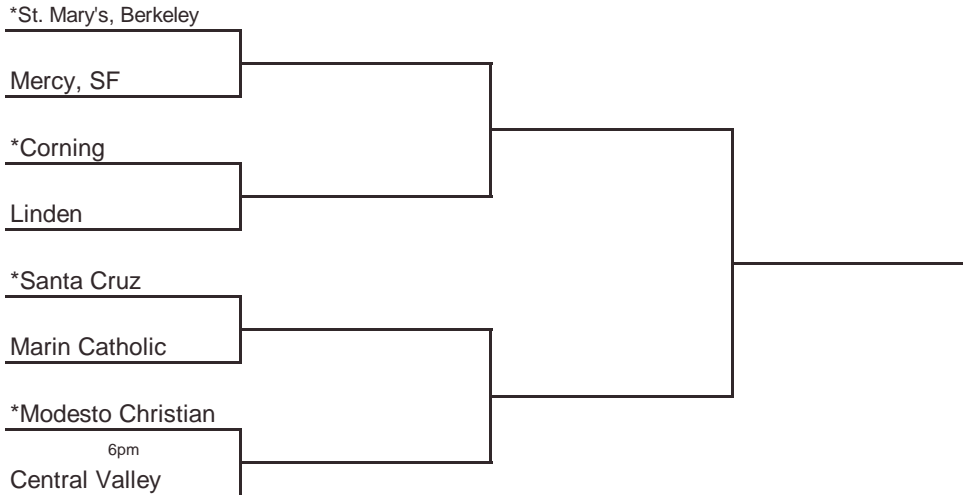

2009 CIF STATE BASKETBALL CHAMPIONSHIPS NORTHERN CALIFORNIA - GIRLS DIVISION IV

www.cifstate.org

ROUND I, March 9
Home Sites

ROUND I, March 10
Home Sites

REG SEMIS, March 12
Home Sites

NORCAL, March 14
5pm, Folsom HS

FINAL, March 21
9:30am, ARCO Arena

Seeded Teams

- 1 St. Mary's, Berkeley
- 2 Modesto Christian
- 3 Santa Cruz
- 4 Corning

Host Priority

- 1 St. Mary's, Berkeley (NCS) 27-4
- 2 Modesto Christian (SJS) 24-7
- 3 Santa Cruz (CCS) 26-3
- 4 Corning (NS) 22-4

- 5 Linden (SJS) 24-7
- 6 Marin Catholic, Kentfield (NCS) 24-6
- 7 Central Valley, Shasta Lake (NS) 22-8
- 8 Mercy, San Francisco (CCS) 18-13

2009 CIF STATE BASKETBALL CHAMPIONSHIPS SOUTHERN CALIFORNIA - GIRLS DIVISION IV

ROUND I, March 9
Home Sites

ROUND I, March 10
Home Sites

REG SEMIS, March 12
Home Sites

SOCAL, March 14
5pm, CS Fullerton

FINAL, March 21
9:30am, ARCO Arena