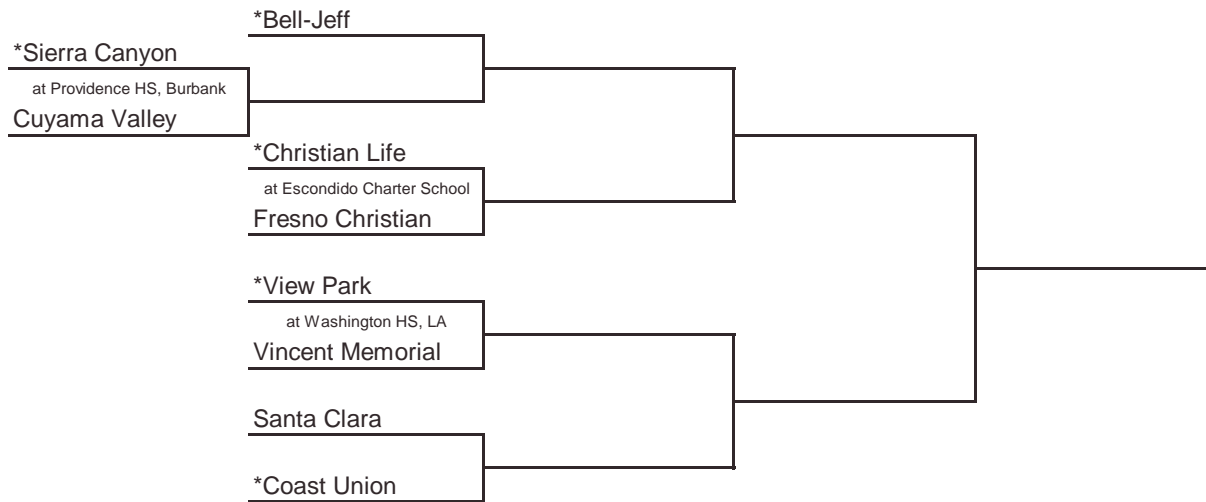

Seeded Teams	Host Priority	
1 Bell-Jeff	1 Bell-Jeff, Burbank (SS) 30-1	5 Fresno Christian (CS) 22-5
2 Santa Clara	2 Coast Union, Cambria (CS) 19-6	6 Vincent Memorial, Calexico (SDS) 20-6
3 View Park	3 View Park Prep (LAS) 26-8	7 Santa Clara, Oxnard (SS) 24-4
4 Christian Life	4 Christian Life (SDS) 22-7	8 Sierra Canyon, Chatsworth (SS) 24-4
		9 Cuyama Valley, New Cuyama (SS) 13-3

* Indicates host team. Game played at host school at 7 pm, unless otherwise indicated.
In **Southern California only**, host school is determined by host priority in first round and seeding in subsequent rounds.