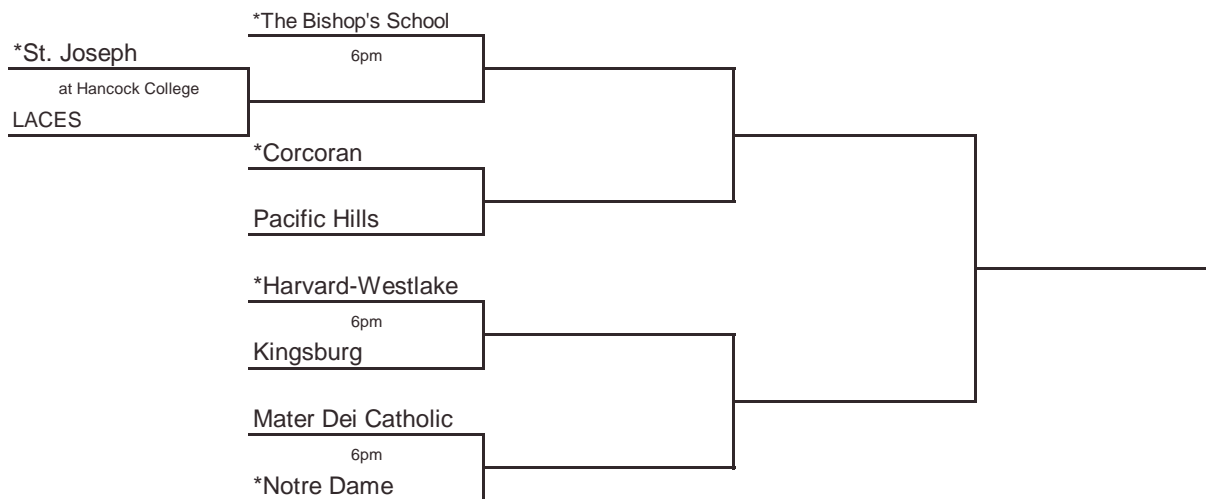

* Indicates host team. Game played at host school at 7 pm, unless otherwise indicated.
In **Southern California only**, host school is determined by host priority in first round and seeding in subsequent rounds.

ROUND I, March 9
Home Sites

ROUND I, March 10
Home Sites

REG SEMIS, March 12
Home Sites

SOCAL, March 14
5pm, CS Fullerton

FINAL, March 21
9:30am, ARCO Arena

Seeded Teams

- 1 The Bishop's School
- 2 Mater Dei Catholic
- 3 Harvard-Westlake
- 4 Corcoran