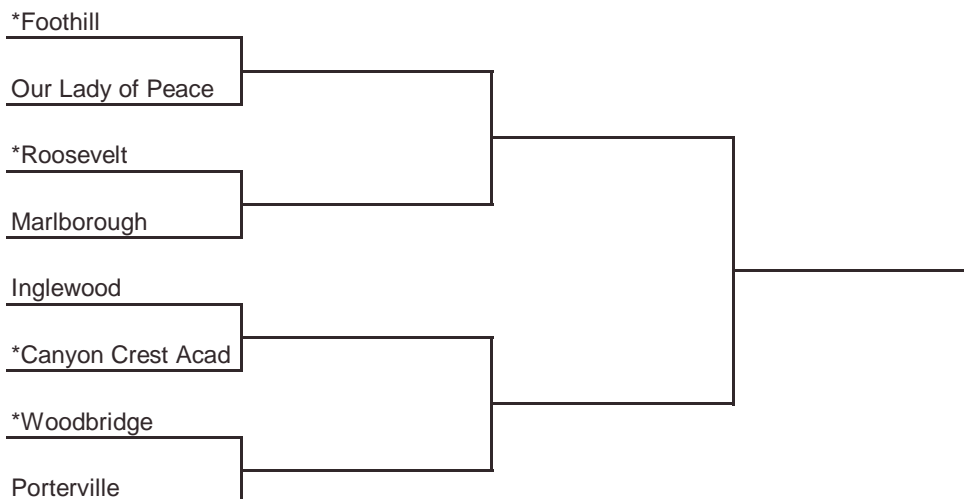

2009 CIF STATE BASKETBALL CHAMPIONSHIPS SOUTHERN CALIFORNIA - GIRLS DIVISION III

ROUND I, March 9
Home Sites

ROUND I, March 10
Home Sites

REG SEMIS, March 12
Home Sites

SOCAL, March 14
10am, Pauley Pavilion

FINAL, March 21
1pm, ARCO Arena

Seeded Teams

- 1 Foothill
- 2 Woodbridge
- 3 Inglewood
- 4 Roosevelt

Host Priority

- 1 Foothill, Santa Ana (SS) 29-1
- 2 Woodbridge, Irvine (SS) 24-3
- 3 CanyonCrestAcad, SanDiego(SDS)18-11
- 4 Roosevelt, Fresno (CS) 28-2
- 5 Inglewood (SS) 16-16
- 6 Marlborough, Los Angeles (SS) 21-11
- 7 Porterville (CS) 28-2
- 8 OurLadyPeace, San Diego (SDS) 27-5

* Indicates host team. Game played at host school at 7 pm, unless otherwise indicated.
In **Southern California only**, host school is determined by host priority in first round and seeding in subsequent rounds.