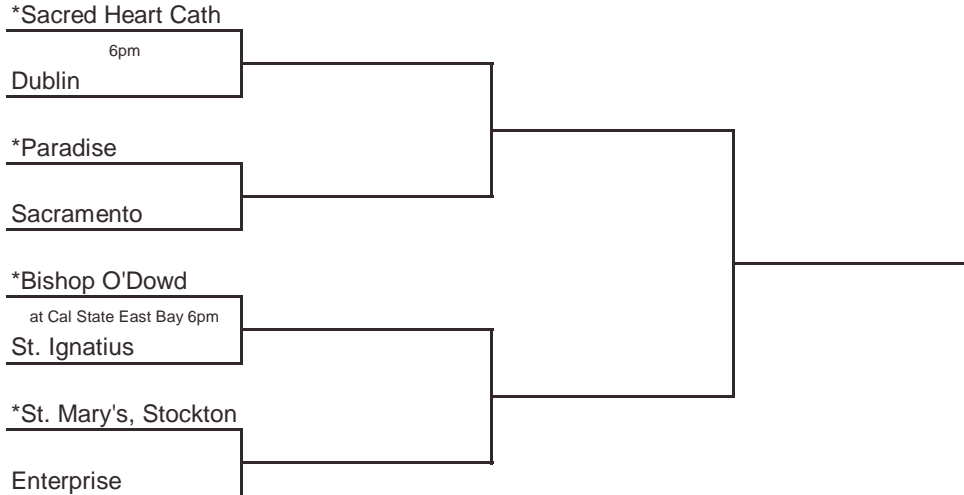

2009 CIF STATE BASKETBALL CHAMPIONSHIPS NORTHERN CALIFORNIA - GIRLS DIVISION III

www.cifstate.org

ROUND I, March 9
Home Sites

ROUND I, March 10
Home Sites

REG SEMIS, March 12
Home Sites

NORCAL, March 14
6pm, ARCO Arena

FINAL, March 21
1pm, ARCO Arena

Seeded Teams

- 1 Sacred Heart Cath
- 2 St. Mary's, Stockton
- 3 Bishop O'Dowd
- 4 Paradise

Host Priority

- 1 Sacred Heart Cath, San Francisco (CCS) 26-1
- 2 St. Mary's, Stockton (SJS) 27-3
- 3 Bishop O'Dowd, Oakland (NCS) 27-2
- 4 Paradise (NS) 20-8
- 5 Sacramento (SJS) 22-9
- 6 St. Ignatius, San Francisco (CCS) 21-7
- 7 Enterprise, Redding (NS) 19-9
- 8 Dublin (NCS) 23-6

2009 CIF STATE BASKETBALL CHAMPIONSHIPS SOUTHERN CALIFORNIA - GIRLS DIVISION III

ROUND I, March 9
Home Sites

ROUND I, March 10
Home Sites

REG SEMIS, March 12
Home Sites

SOCAL, March 14
10am, Pauley Pavilion

FINAL, March 21
1pm, ARCO Arena