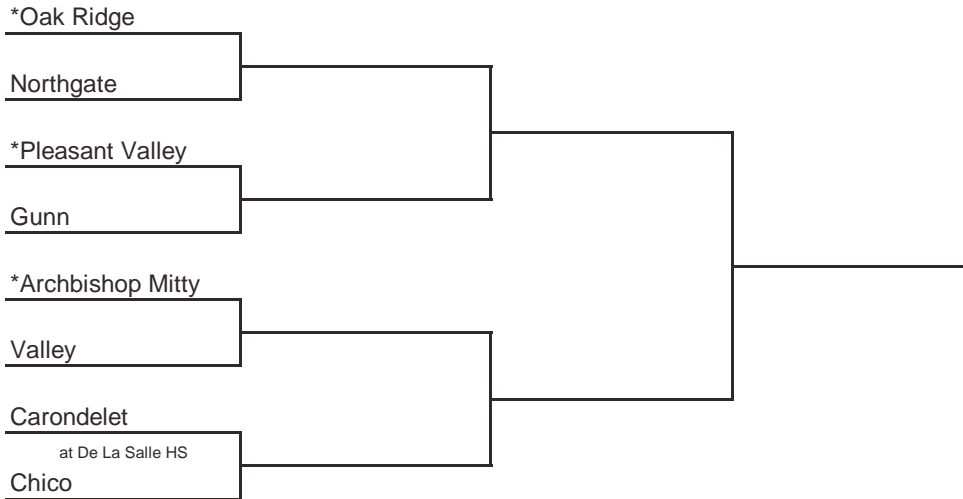

* Indicates host team. Game played at host school at 7 pm, unless otherwise indicated. In **Southern California only**, host school is determined by host priority in first round and seeding in subsequent rounds.

www.cifstate.org

2009 CIF STATE BASKETBALL CHAMPIONSHIPS NORTHERN CALIFORNIA - GIRLS DIVISION II

ROUND I, March 9
Home Sites

ROUND I, March 10
Home Sites

REG SEMIS, March 12
Home Sites

NORCAL, March 14
2pm, ARCO Arena

FINAL, March 20
6pm, ARCO Arena

Seeded Teams

- 1 Oak Ridge
- 2 Carondelet
- 3 Archbishop Mitty
- 4 Pleasant Valley

Host Priority

- 1 Oak Ridge, El Dorado Hills (SJS) 28-3
- 2 Carondelet, Concord (NCS) 26-3
- 3 Archbishop Mitty, San Jose (CCS) 21-8
- 4 Pleasant Valley, Chico (NS) 21-7
- 5 Gunn, Palo Alto (CCS) 28-1
- 6 Valley, Sacramento (SJS) 19-8
- 7 Chico (NS) 20-8
- 8 Northgate, Walnut Creek (NCS) 24-4