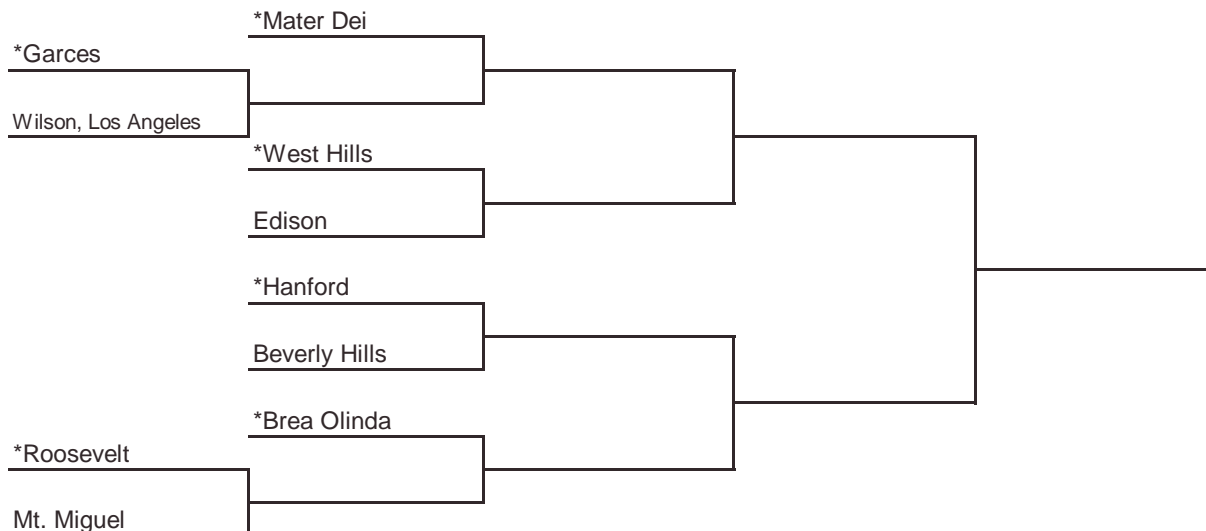

FINAL, March 20
6pm, ARCO Arena

Seeded Teams

- 1 Oak Ridge
- 2 Carondelet
- 3 Archbishop Mitty
- 4 Pleasant Valley

Host Priority

- 1 Oak Ridge, El Dorado Hills (SJS) 28-3
- 2 Carondelet, Concord (NCS) 26-3
- 3 Archbishop Mitty, San Jose (CCS) 21-8
- 4 Pleasant Valley, Chico (NS) 21-7
- 5 Gunn, Palo Alto (CCS) 28-1
- 6 Valley, Sacramento (SJS) 19-8
- 7 Chico (NS) 20-8
- 8 Northgate, Walnut Creek (NCS) 24-4

2009 CIF STATE BASKETBALL CHAMPIONSHIPS SOUTHERN CALIFORNIA - GIRLS DIVISION II

ROUND I, March 9
Home Sites

ROUND I, March 10
Home Sites

REG SEMIS, March 12
Home Sites

SOCAL, March 14
2pm, Pauley Pavilion

FINAL, March 20
6pm, ARCO Arena

Seeded Teams

- 1 Mater Dei
- 2 Brea Olinda
- 3 Hanford
- 4 West Hills

Host Priority

- 1 Mater Dei, Santa Ana (SS) 30-0
- 2 Brea Olinda, Brea (SS) 29-2
- 3 Hanford (CS) 25-4
- 4 West Hills, Santee (SDS) 27-5
- 5 Edison, Huntington Beach (SS) 24-5
- 6 Beverly Hills (SS) 24-9
- 7 Roosevelt, East Los Angeles (LAS) 21-4
- 8 Garces, Bakersfield (CS) 29-2
- 9 Mt. Miguel, Spring Valley (SDS) 25-6
- 10 Wilson, El Sereno (LAS) 22-6

* Indicates host team. Game played at host school at 7 pm, unless otherwise indicated.

In **Southern California only**, host school is determined by host priority in first round and seeding in subsequent rounds.